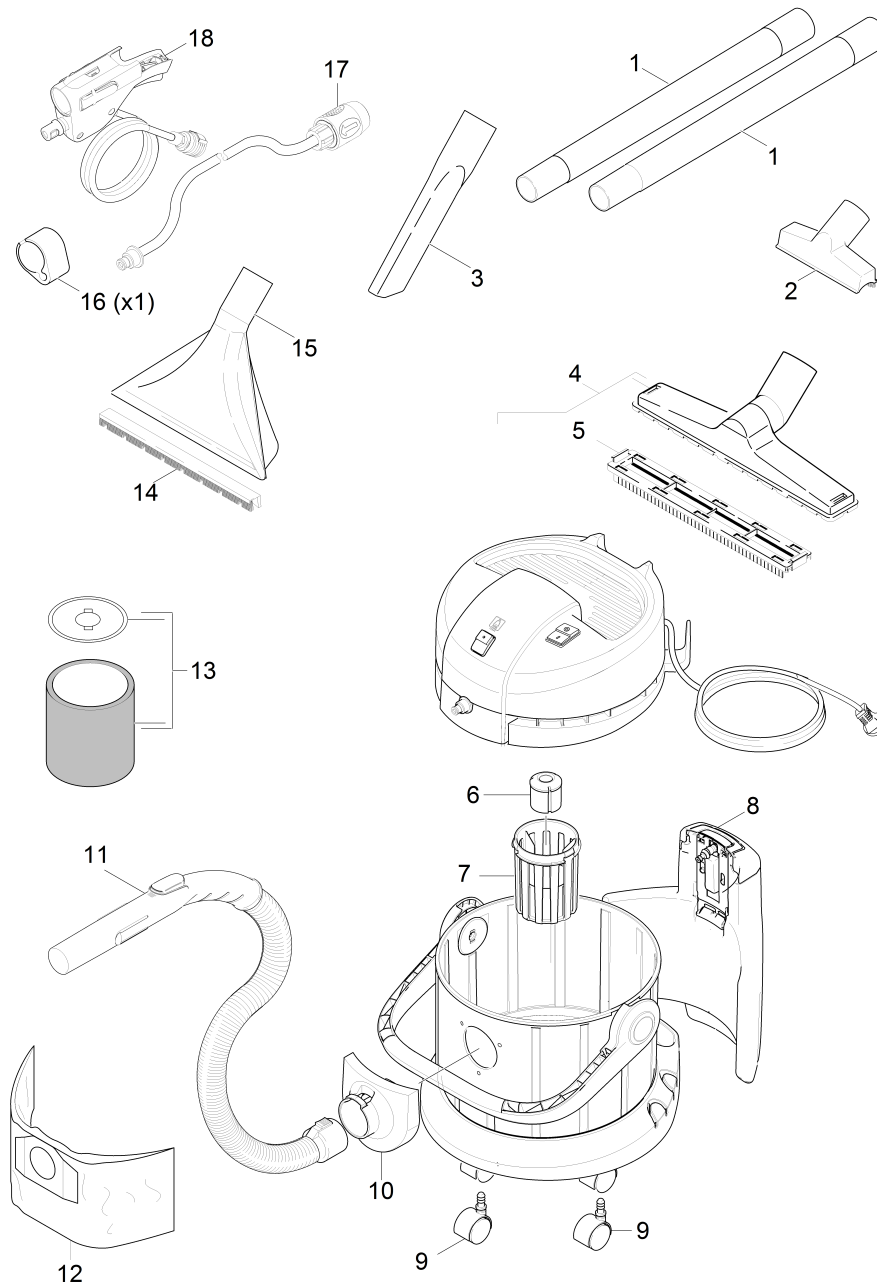

# Short spare parts list (1.081-130.3)

Home and Garden \ Spray extraction \ SE 4001 \*EU \ Short spare parts list

## Short spare parts list (1.081-130.3)

Home and Garden \ Spray extraction \ SE 4001 \*EU \ Short spare parts list

**KÄRCHER**

POS	Article no.	Description	Quantity	Unit
1	9.037-300.0	Extension pipe reinforced	2.000	ST
2	6.900-385.0	Crevice nozzle DN35	1.000	ST
3	6.905-998.0	Upholstery nozzle NW35	1.000	ST
4	2.862-141.0	Floor tool complete	1.000	ST
5	9.036-892.0	Mixing insert	1.000	ST
6	9.037-473.0	Float 40gr	1.000	ST
7	9.036-992.0	Filtering basket	1.000	ST
8	9.012-270.0	Tank complete 4L	1.000	ST
9	6.435-353.0	Castor D 42	2.000	ST
10	9.001-285.0	Suction connection complete	1.000	ST
11	9.012-274.0	Hose flexible SE 4001	1.000	ST
12	6.959-130.0	Filter bags 5St.	1.000	ZSA
13	9.012-283.0	Filter complete SE 4001	1.000	ST
14	9.012-277.0	Insert Teppichduese Spray-Ex	1.000	ST
15	9.012-276.0	Carpet nozzle Spray-Ex	1.000	ST
16	5.332-440.0	Clamp	1.000	ST
17	9.012-339.0	Hose water	1.000	ST
18	9.012-275.0	Trigger	1.000	ST